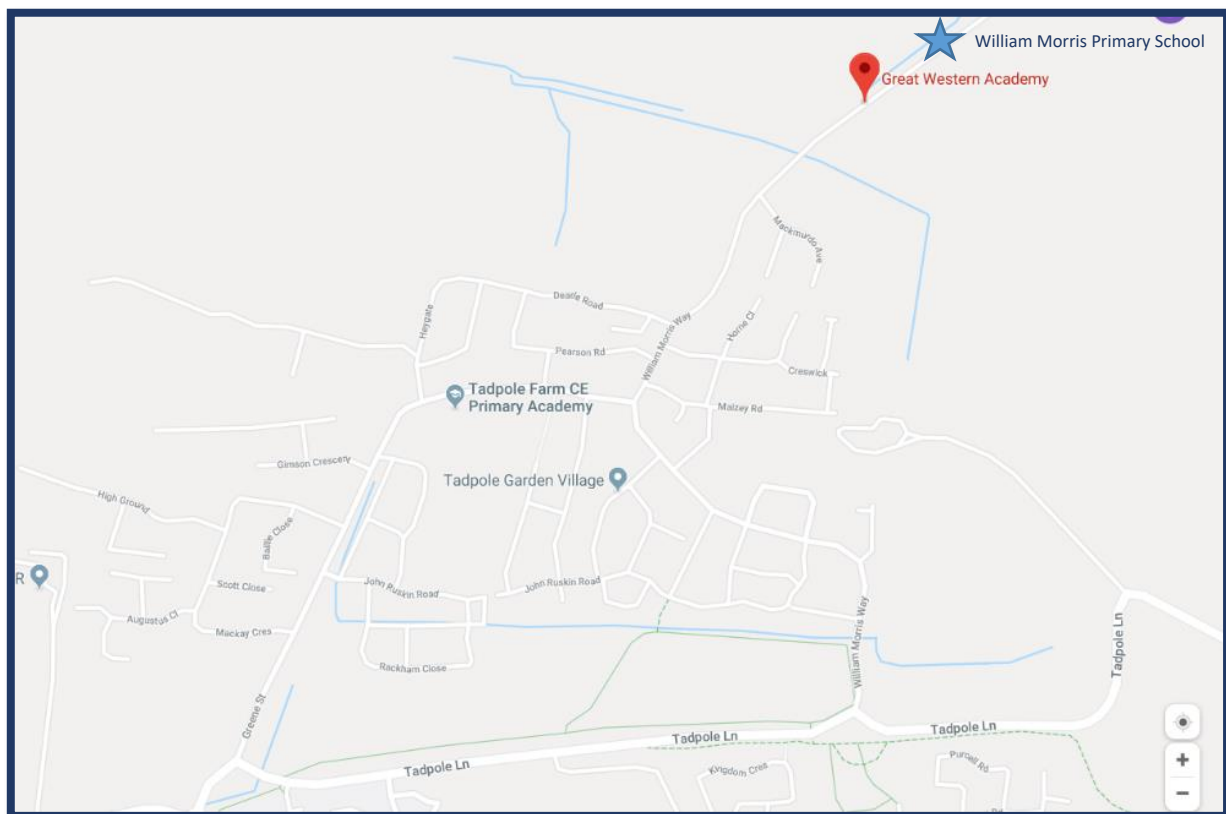

Useful Information:

- **Course Duration:** 1:00pm – 5:00pm
- **Location:** William Morris Primary School, SN25 2PP
 - *William Morris Primary School is located on William Morris Way, in Tadpole Garden Village (next to Great Western Academy). Please see the map below.*
- **Parking:** Parking spaces will be available in the main school car park.